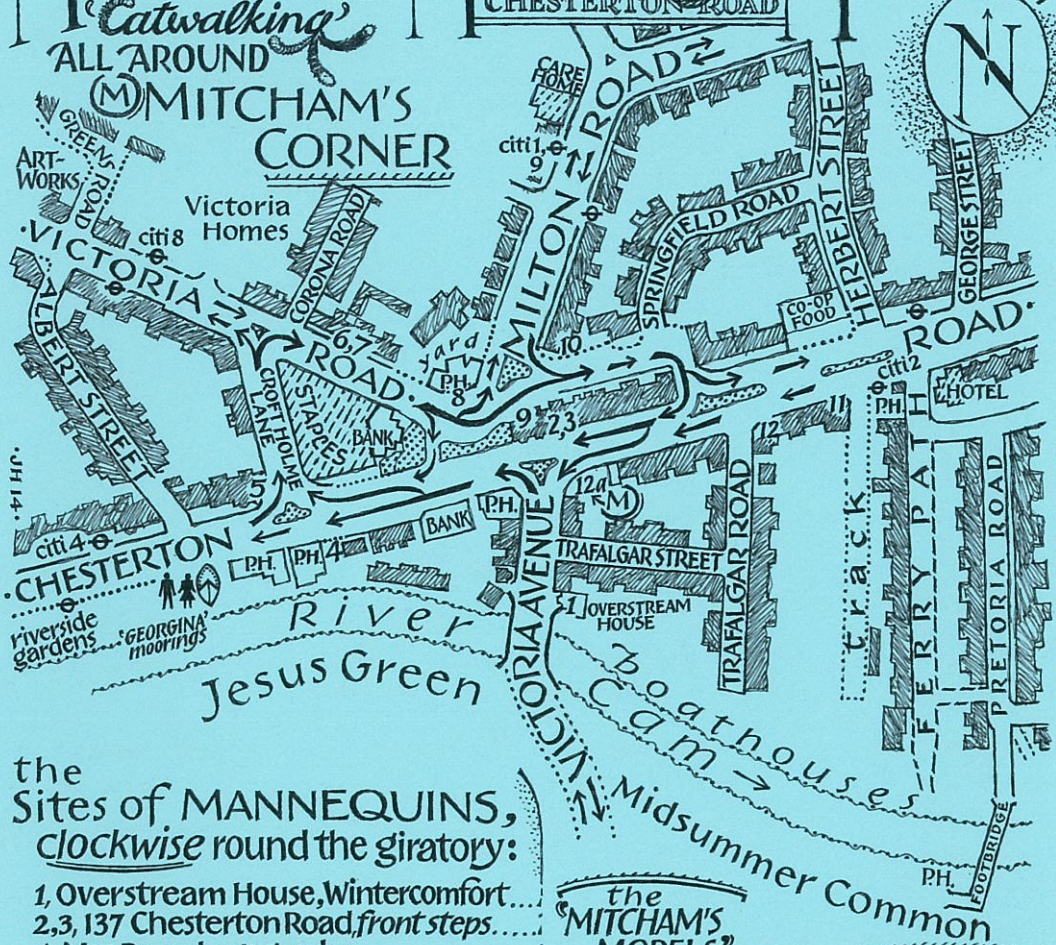

MITCHAM'S MODELS & MODES

CHESTERTON ROAD

the Sites of MANNEQUINS, clockwise round the giratory:

- 1, Overstream House, Wintercomfort
- 2,3, 137 Chesterton Road, front steps
- 4, Mrs Bromley's garden
- 5, 115 Chesterton Road, end wall
- 6,7, 12/14 Victoria Road, front garden
- 8, Portland Arms balcony
- 9, 135 Chesterton Road, fire escape
- 10, Dumbleton's, rear fire escape
- 11, Tishka, seated at table, outside
- 12, Barker's Bakery, in window
- 12a MITCHAMS: only a ghost here, maybe, but perhaps other surprise participants elsewhere!

the "MITCHAM'S MODELS" contributing artists: =

- ACCESS ART • CAMBRIDGE ARTWORKS •
- The GREENWAY family •
- The STEPHEN PERSE Foundation •
- ROWAN • TRUMPINGTON GALLERY • and
- WINTERCOMFORT.

The whole Manifestation co-ordinated by THE FRIENDS OF MITCHAM'S CORNER.

DURING July 2014

FRIDAY 4th TILL SUNDAY 27th with an AUCTION: ((t.b.a.)) TO FOLLOW.

7 bus routes, citi 1,2,4,8,9. ⊕ bus stops. → traffic flow.